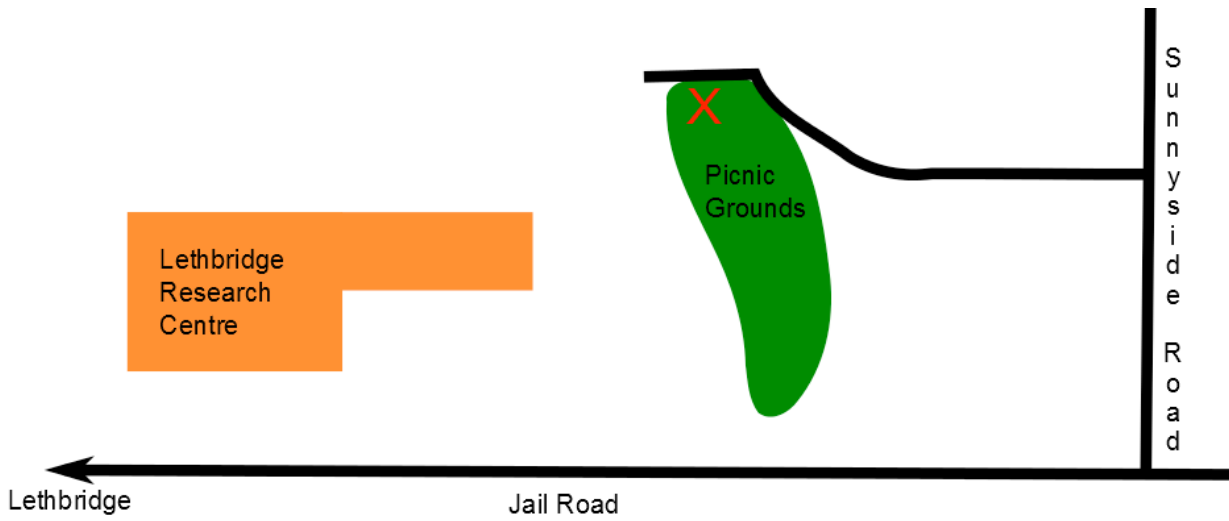

FUN FOR THE WHOLE FAMILY!

Summer BBQ @ LRC

Cost?

\$3 per person for a burger and fixings!

Cash bar opens at 4pm.

When?

Thursday, July 26
4pm to 7pm

Where?

Fairfield Gardens Picnic Grounds at the Lethbridge Research Centre.

Join a friendly game of Soccer and games for the kids!

Brought to you by:
The LRC Social Committee and
PSAC Agriculture Union Local 30048